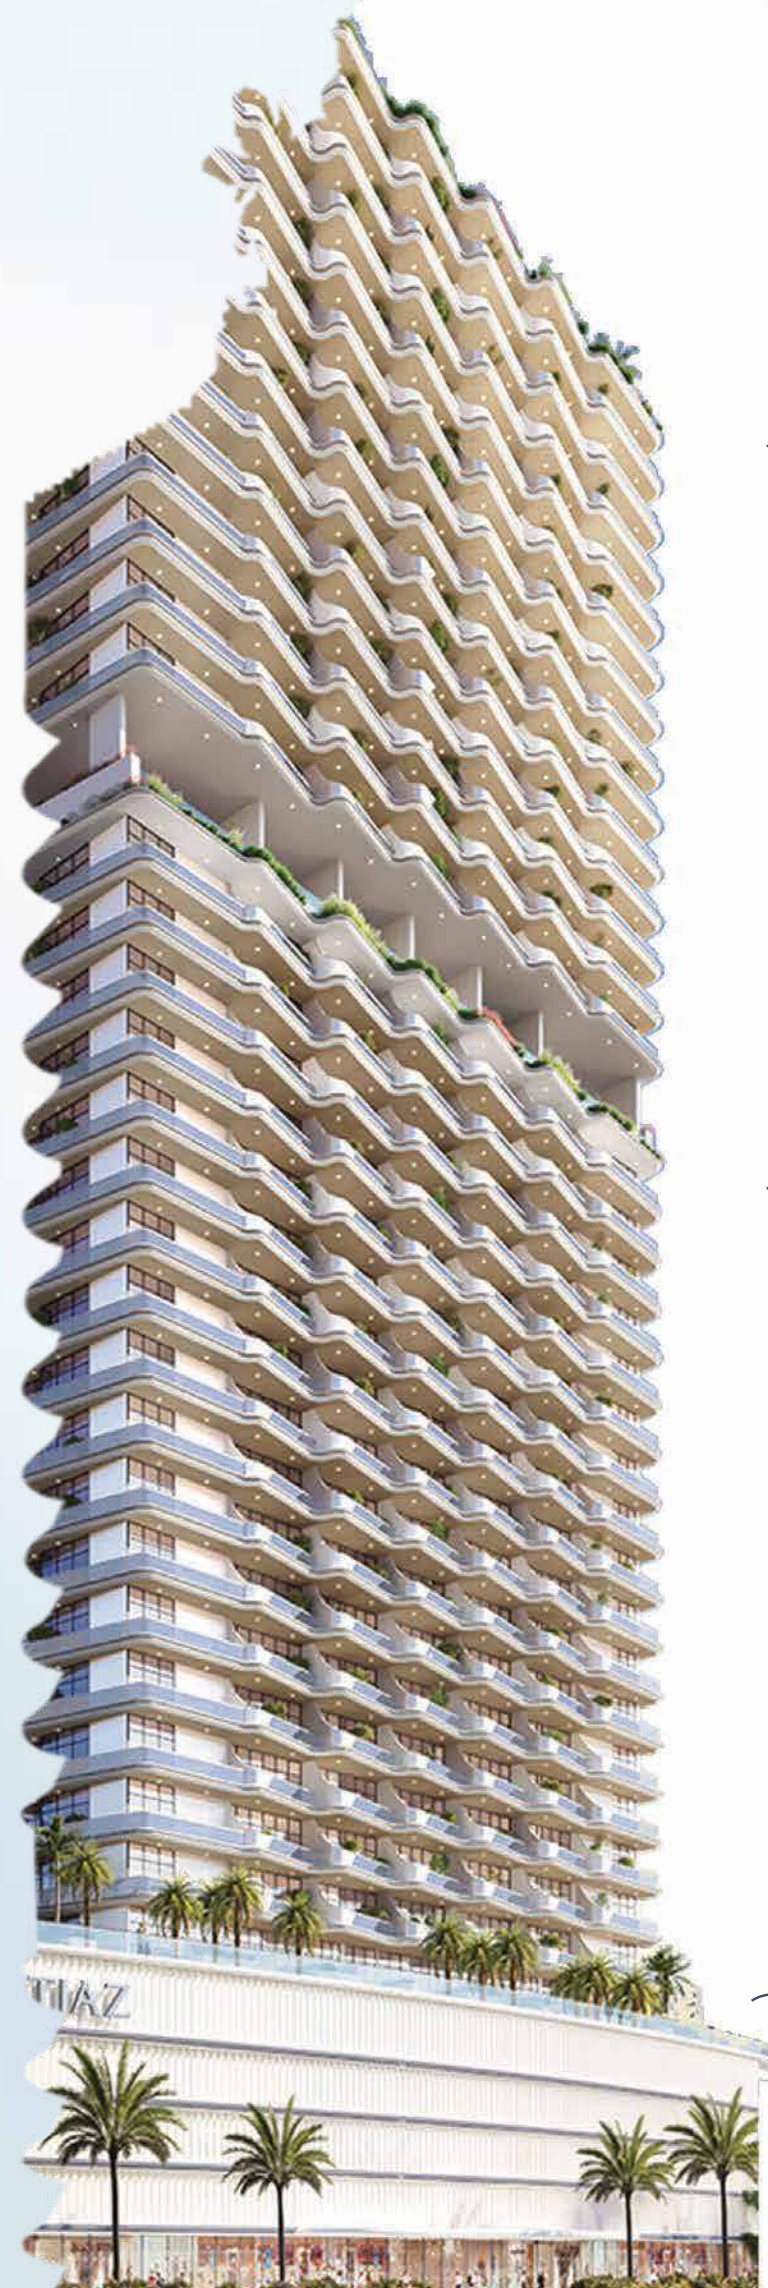

19th FLOOR

1st FLOOR

3 LIFESTYLE EXPERIENCES

ROOFTOP RENDEZVOUS

Where dreams meet skyline under starlit embrace.

ZENITH FITNESS HAVEN & LOUNGE

Elevate mind, body, soul in serene lounge ambiance.

PARADISE ISLAND

Where leisure meets luxury in urban oasis.

ROOFTOP